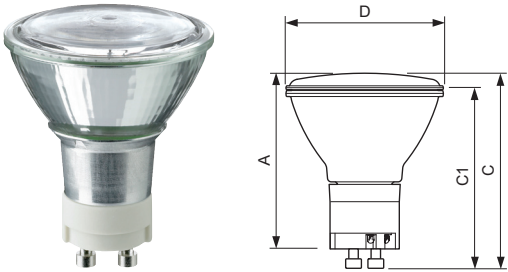

MASTER CDM-R Mini

Provides users with a compact, high-efficiency, discharge reflector lamp. Low operating costs, long-lamp life, UV block for reduced fading risk and a stable colour impression all benefit the shop owner. Low heat output and crisp, sparkling light, enhances the experience for shoppers and staff. Requires CDM electronic HID driver.

Product ID	A max.	C max.	C1 max.	D max.
20W	59	65.4	60.9	51

Dimensions in mm

MASTER CDM-R Mini

Shortcode	Description	Wattage (W)	Cap Base	Voltage	Colour Rendering Index (Ra)	Luminous Flux (lm)	Average Lifetime (hrs)	Colour Temp (K)	Min Order Qty	Carton Qty
CDMRM20W83025	CDM-Rm Mini 20W/830 GX10 MR16 25D	20	GX10	93	84	4500	15000	3000	12	12
CDMRM20W83040	CDM-Rm Mini 20W/830 GX10 MR16 40D	20	GX10	93	84	2100	15000	3000	12	12